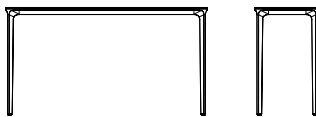

## Gallery

**Tavolino con gambe e struttura in alluminio, varie finiture. Top disponibile in varie misure, forme, materiali e finiture.**

Coffee table with aluminium legs and structure, various finishes. Top available in different measures, shapes, materials and finishes.

## Models & Dimensions

90x40x74h  
120x40x74h  
140x40x74h  
160x40x74h

90x45x74h  
120x45x74h  
140x45x74h  
160x45x74h