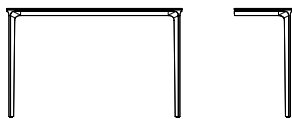

## Gallery

**Tavolino con gambe e struttura in alluminio, varie finiture. Top disponibile in varie misure, forme, materiali e finiture.**

Coffee table with aluminium legs and structure, various finishes. Top available in different measures, shapes, materials and finishes.

## Models & Dimensions

90x40x74h  
120x40x74h  
140x40x74h  
160x40x74h

90x45x74h  
120x45x74h  
140x45x74h  
160x45x74h