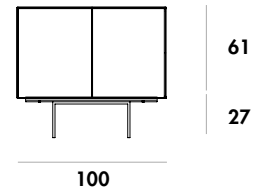

Customizable sideboard system. Structure and doors available in mirror or ceramic, various finishes, with or without brass profile. Base in lacquered metal, embossed black or burnished finish.

Models & Dimensions

100x49x148h

100x49x88h

200x49x88h

150x49x88h

250x49x88h

Con profilo
With profile

Senza profilo
Without profile

Finiture ante / Doors finishes