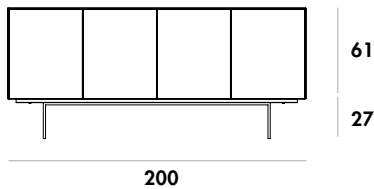

Customizable sideboard system. Structure and doors available in mirror or ceramic, various finishes, with or without brass profile. Base in lacquered metal, embossed black or burnished finish.

Models & Dimensions

100x49x148h

100x49x88h

200x49x88h

150x49x88h

250x49x88h

Con profilo
With profile

Senza profilo
Without profile

Finiture ante / Doors finishes