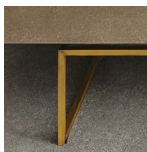

Finiture ante / Doors finishes

Specchio/Mirror

Specchio acidato/Frosted mirror

Ceramica CE1/Ceramic CE1

Ceramica CE2/Ceramic CE2

Finiture struttura / Structure finishes

Specchio/Mirror

Specchio acidato/Frosted mirror

Ceramica CE1/Ceramic CE1

Ceramica CE2/Ceramic CE2

Finiture base / Base finishes

GN

BR

★

Gli specchi oro e rosa potrebbero presentare delle piccole imperfezioni dovute alle caratteristiche tecniche del materiale. Non possono essere utilizzati in luoghi umidi. Pulire solo con panni asciutti.

Gold and rose mirrors could have small imperfections due to the particular technical characteristics of the material. We recommend not to use them in damp areas. Clean only with a dry cloth.