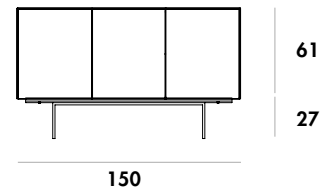

Customizable sideboard system. Structure and doors available in mirror or ceramic, various finishes, with or without brass profile. Base in lacquered metal, embossed black or burnished finish.

Models & Dimensions

100x49x148h

100x49x88h

200x49x88h

150x49x88h

250x49x88h

Con profilo
With profile

Senza profilo
Without profile

Finiture ante / Doors finishes