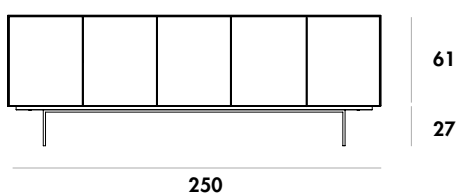

Customizable sideboard system. Structure and doors available in mirror or ceramic, various finishes, with or without brass profile. Base in lacquered metal, embossed black or burnished finish.

Models & Dimensions

100x49x148h

100x49x88h

200x49x88h

150x49x88h

250x49x88h

Con profilo
With profile

Senza profilo
Without profile

Finiture ante / Doors finishes