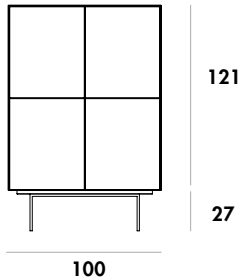

Customizable sideboard system. Structure and doors available in mirror or ceramic, various finishes, with or without brass profile. Base in lacquered metal, embossed black or burnished finish.

Models & Dimensions

100x49x148h

100x49x88h

200x49x88h

150x49x88h

250x49x88h

Con profilo
With profile

Senza profilo
Without profile

Finiture ante / Doors finishes