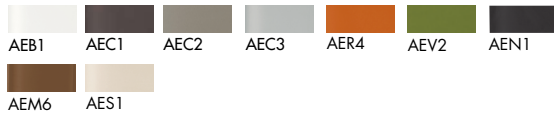

80x80x37h	120x80x37h			37
100x100x37h	140x90x37h			
120x120x37h	90x45x37h			
140x140x37h	120x45x37h			
100x60x37h	160x45x37h			
120x60x37h	200x45x37h			
160x60x37h				
180x60x37h				

80x80x46h	120x80x46h			46
100x100x46h	140x90x46h			
120x120x46h	90x45x46h			
140x140x46h	120x45x46h			
100x60x46h	160x45x46h			
120x60x46h	200x45x46h			
160x60x46h				
180x60x46h				

Finiture top / Top finishes

Vetro laccato/ Lacquered glass

Vetro acidato/ Frosted glass

Materia

Ceramica CE1/Ceramic CE1

Ceramica CE2/Ceramic CE2

Net glass

Legno/Wood

Hpl

Finiture struttura / Structure finishes

Alluminio anodizzato Anodized aluminium

Alluminio laccato Lacquered aluminium

Finiture gambe / Legs finishes

Alluminio cromato Polish. chr. aluminium

Alluminio laccato Lacquered aluminium