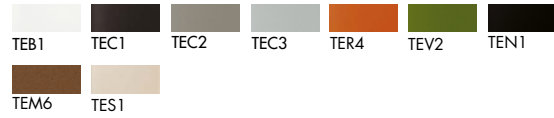

Gallery

Tavolino con gambe e struttura in alluminio, varie finiture. Top disponibile in varie misure, forme, materiali e finiture.

Coffee table with aluminium legs and structure, various finishes. Top available in different measures, shapes, materials and finishes.

Finiture top / Top finishes

Vetro laccato/ Lacquered glass

Vetro acidato/ Frosted glass

Materia

Ceramica CE1/Ceramic CE1

Ceramica CE2/Ceramic CE2

Net glass

Legno/Wood