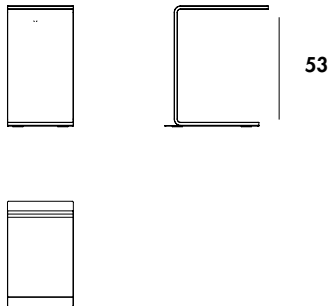

Models & Dimensions

48x32x57h

Finiture / Finishes

Vetro/Glass

TETE

Vetro laccato/ Lacquered glass

two-tones

Vetro laccato/ Lacquered glass