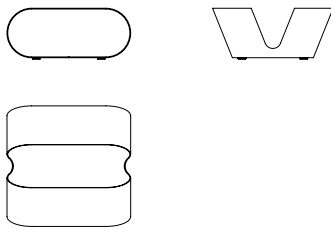

Escher's impossible figures inspire a coffee table that finds its uniqueness on the particular design of the base, available singularly or matched with a glass top.

Gallery

Tavolino con base in metallo laccato, varie finiture. Top in vetro trasparente extrachiaro o stratificato 8+8 in fumé o bronzo.

Coffee table with lacquered metal base, various finishes. Top in extraclear or laminated 8+8 mm glass, smoked or bronzed.

Models & Dimensions

115x115x35h
115x115x35h

80x78x33h

Finiture top / Top finishes

Vetro/Glass