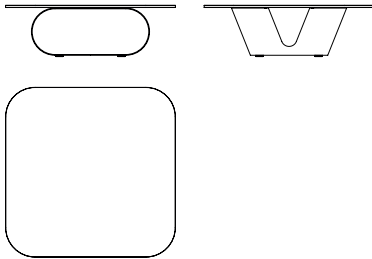

Escher's impossible figures inspire a coffee table that finds its uniqueness on the particular design of the base, available singularly or matched with a glass top.

Gallery

Tavolino con base in metallo laccato, varie finiture. Top in vetro trasparente extrachiaro o stratificato 8+8 in fumé o bronzo.

Coffee table with lacquered metal base, various finishes. Top in extraclear or laminated 8+8 mm glass, smoked or bronzed.

Models & Dimensions

115x115x35h
115x115x35h

80x78x33h

Finiture top / Top finishes

Vetro/Glass