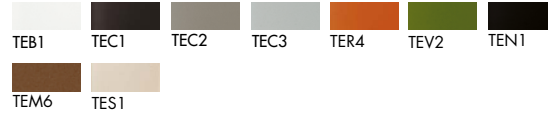

Elegant and light like the namesake glass, this table expresses different personalities according to the chosen materials and colour combinations: from the top in lacquered glass, Materia, wood, ceramic or hpl, to the base in lacquered or polished chrome metal.

- 70x70x74h

Finiture top / Top finishes

Vetro/Glass

TETE TTF TBTB

Vetro laccato/ Lacquered glass

TEB1 TEC1 TEC2 TEC3 TER4 TEV2 TEN1
TEM6 TES1

Vetro acidato/ Frosted glass

AEB1 AEC1 AEC2 AEC3 AER4 AEV2 AEN1
AEM6 AES1

Materia

MESP MBSP

Ceramica CE1/Ceramic CE1

CJ CT CD CG CM CX CC CZ

Net glass

NEB1 NEC1 NEC2 NEC3 NER4 NEV2 NEN1
NEM6 NES1

Legno/Wood

RN RG WG NC