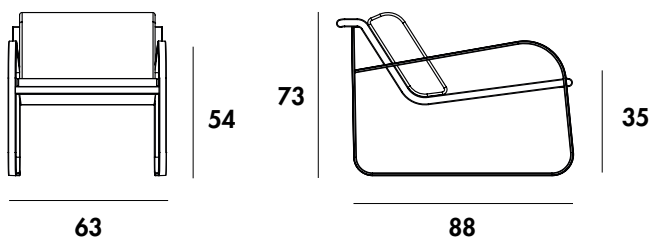

Models & Dimensions

95x63x64h

Finiture seduta / Seat finishes

Pelle/Leather

Ecopelle/Fake leather

Nabuk

Kvadrat Hallingdal 65

Velluto/Velvet