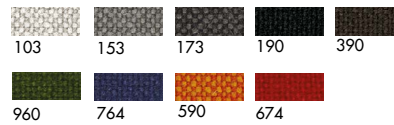

Models & Dimensions

95x63x64h

Finiture seduta / Seat finishes

Pelle/Leather

Ecopelle/Fake leather

Nabuk

Kvadrat Hallingdal 65

Velluto/Velvet