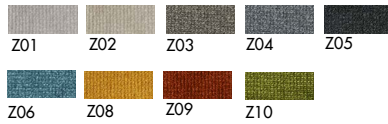

Models & Dimensions

95x63x64h

Finiture seduta / Seat finishes

Pelle/Leather

Ecopelle/Fake leather

Nabuk

Kvadrat Hallingdal 65

Velluto/Velvet

Step-step melange Gabriel

Finiture struttura / Structure finishes

Acciaio inox lucido/Polished stainless steel

IL

Metallo laccato/Lacquered metal

Metallo brunito/Burnished metal

BR